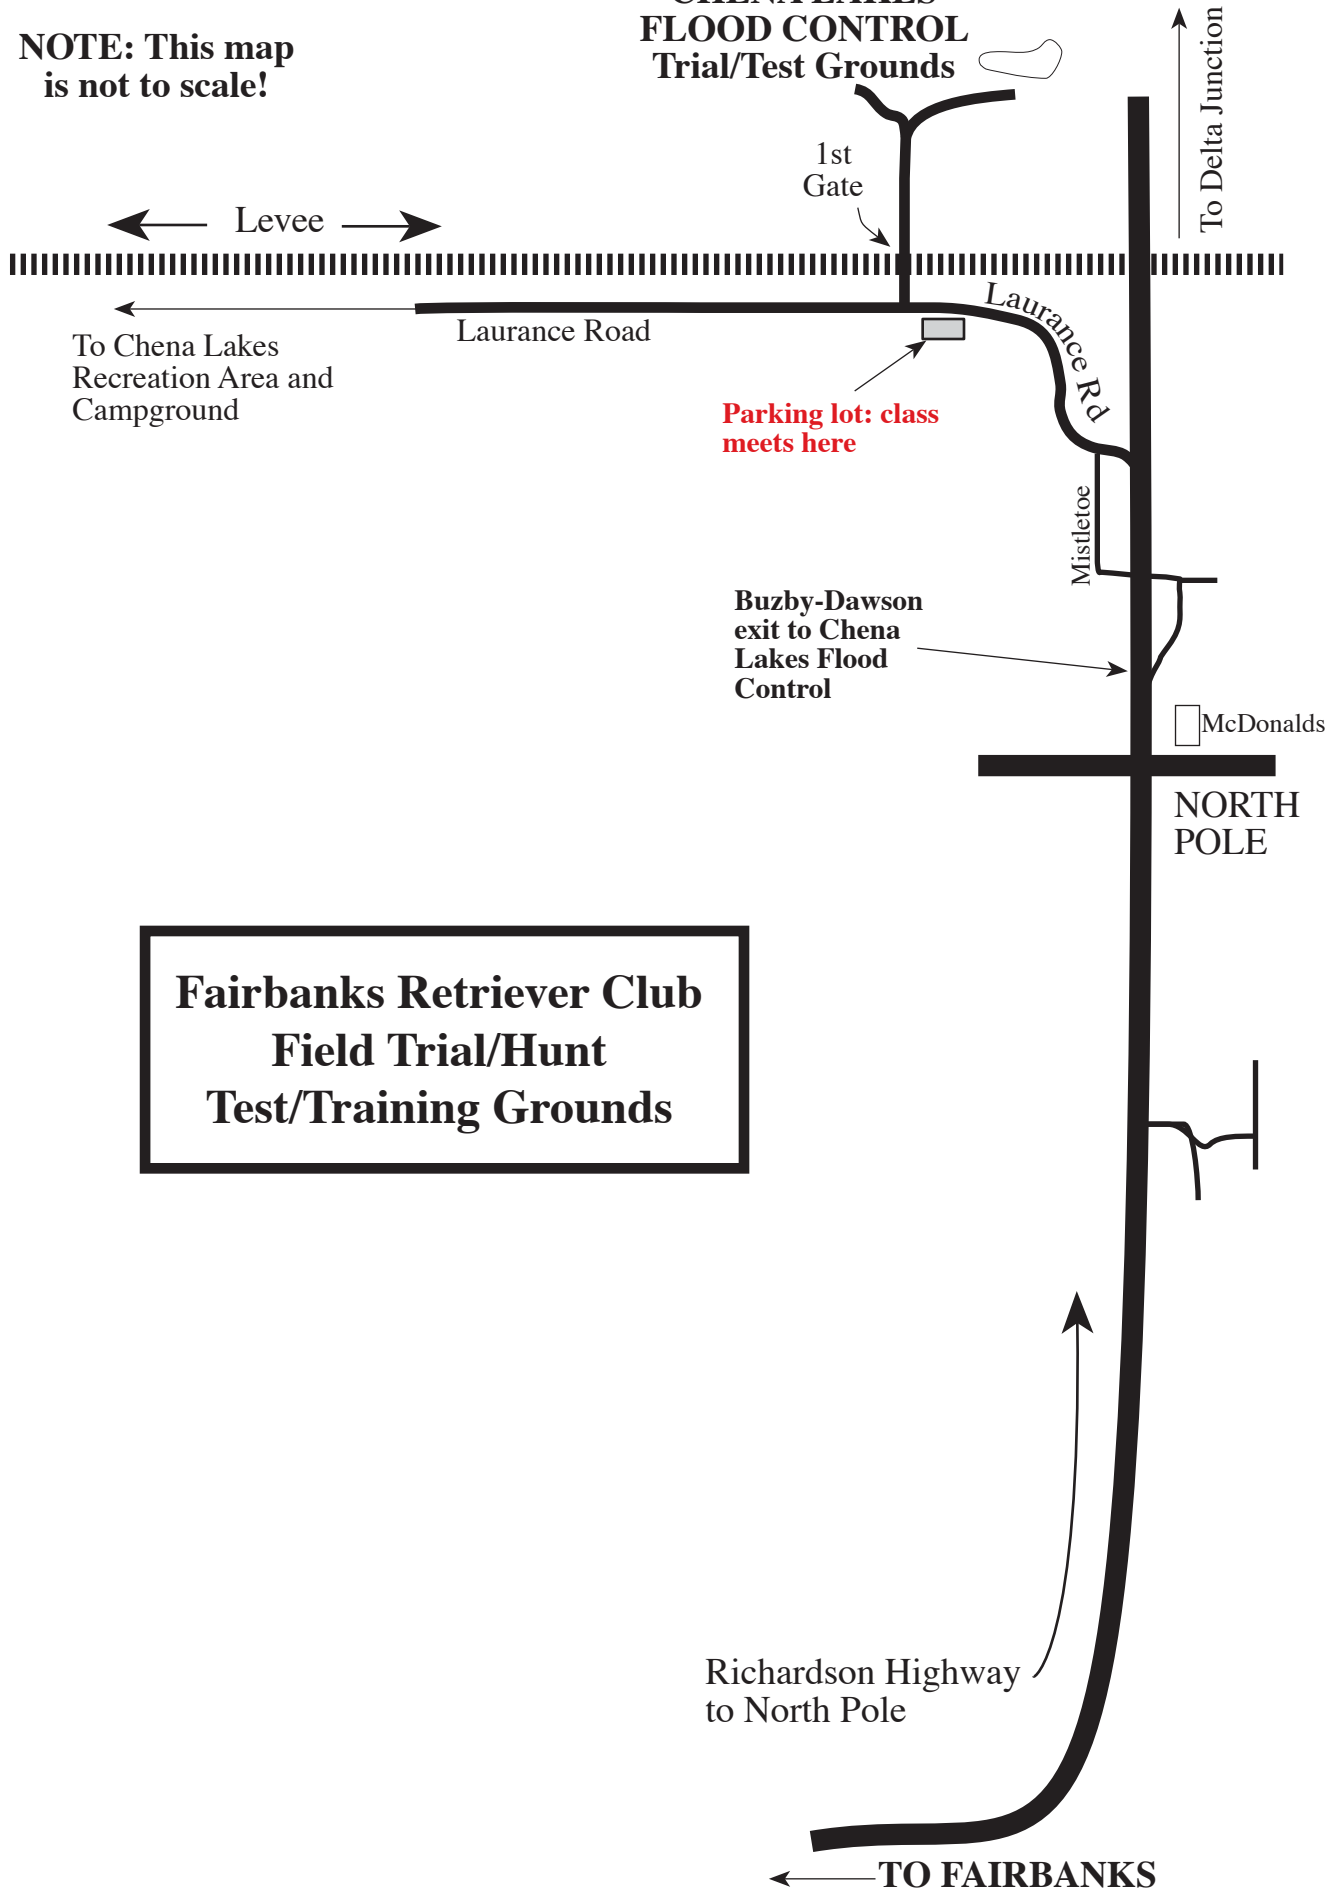

NOTE: This map is not to scale!

CHENA LAKES FLOOD CONTROL Trial/Test Grounds

**Fairbanks Retriever Club
Field Trial/Hunt
Test/Training Grounds**

Richardson Highway
to North Pole

TO FAIRBANKS

To Delta Junction

**NORTH
POLE**

McDonalds

Mistletoe

Laurance Rd

Laurance Road

To Chena Lakes
Recreation Area and
Campground

**Parking lot: class
meets here**

Buzby-Dawson
exit to Chena
Lakes Flood
Control

1st Gate

Levee